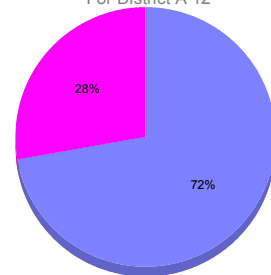

Membership Results 2011-2012

Goal, New, Dropped, Gain/Loss

Comparison of Membership Gain/Loss

Current Year Compared to the Previous Year

Gender Comparison 2010-2011

For District A 12

Oct/Nov/Dec
Male Female