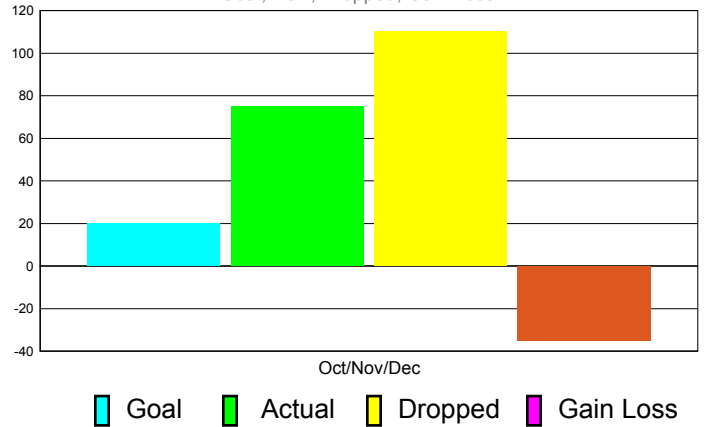

Membership Results 2011-2012

Goal, New, Dropped, Gain/Loss